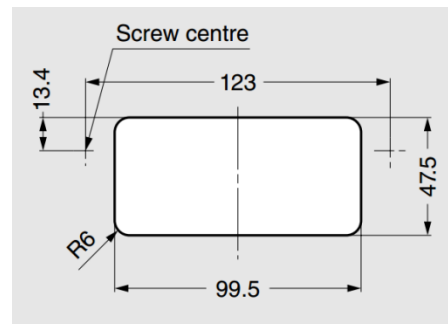

GHH-PS99 Recessed Handle

Features

- Designed to install from the panel rear with screws
- Screws are concealed from front of panel and provides a neat clean appearance
- Finger hooking portion is inclined upwards to allows for easy holding

Parts Included

- Binding head tapping screw 4×12

Part No.	Material	Colour
GHH-PS99	PP	Black