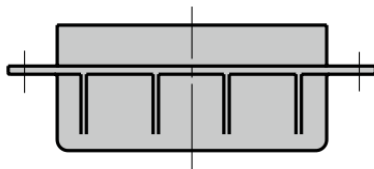

GHH-PS99 Recessed Handle

Features

- Designed to install from the panel rear with screws
- Screws are concealed from front of panel and provides a neat clean appearance
- Finger hooking portion is inclined upwards to allows for easy holding

Parts Included

- Binding head tapping screw 4×12

Part No.	Material	Colour
GHH-PS99	PP	Black