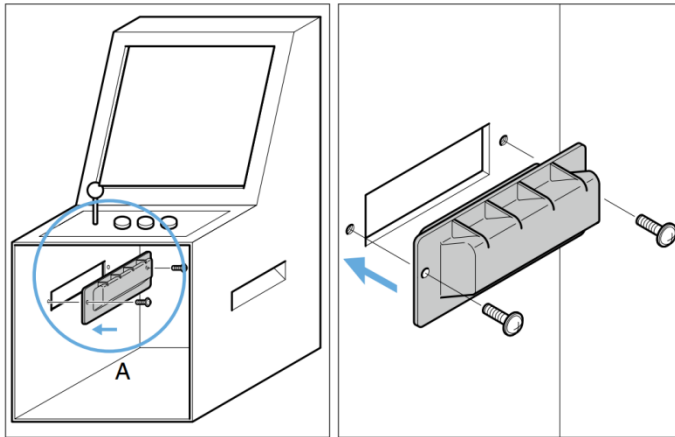

GHH-PS99 Recessed Handle

Features

- Designed to install from the panel rear with screws
- Screws are concealed from front of panel and provides a neat clean appearance
- Finger hooking portion is inclined upwards to allows for easy holding

Parts Included

- Binding head tapping screw 4×12

Part No.	Material	Colour
GHH-PS99	PP	Black