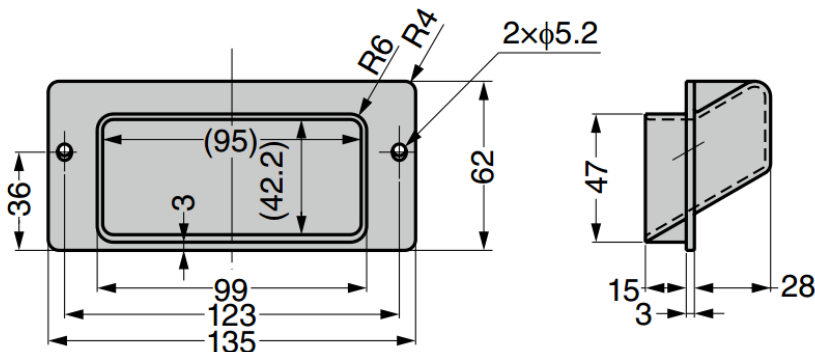

GHH-PS99 Recessed Handle

Features

- Designed to install from the panel rear with screws
- Screws are concealed from front of panel and provides a neat clean appearance
- Finger hooking portion is inclined upwards to allows for easy holding

Parts Included

- Binding head tapping screw 4×12

Part No.	Material	Colour
GHH-PS99	PP	Black